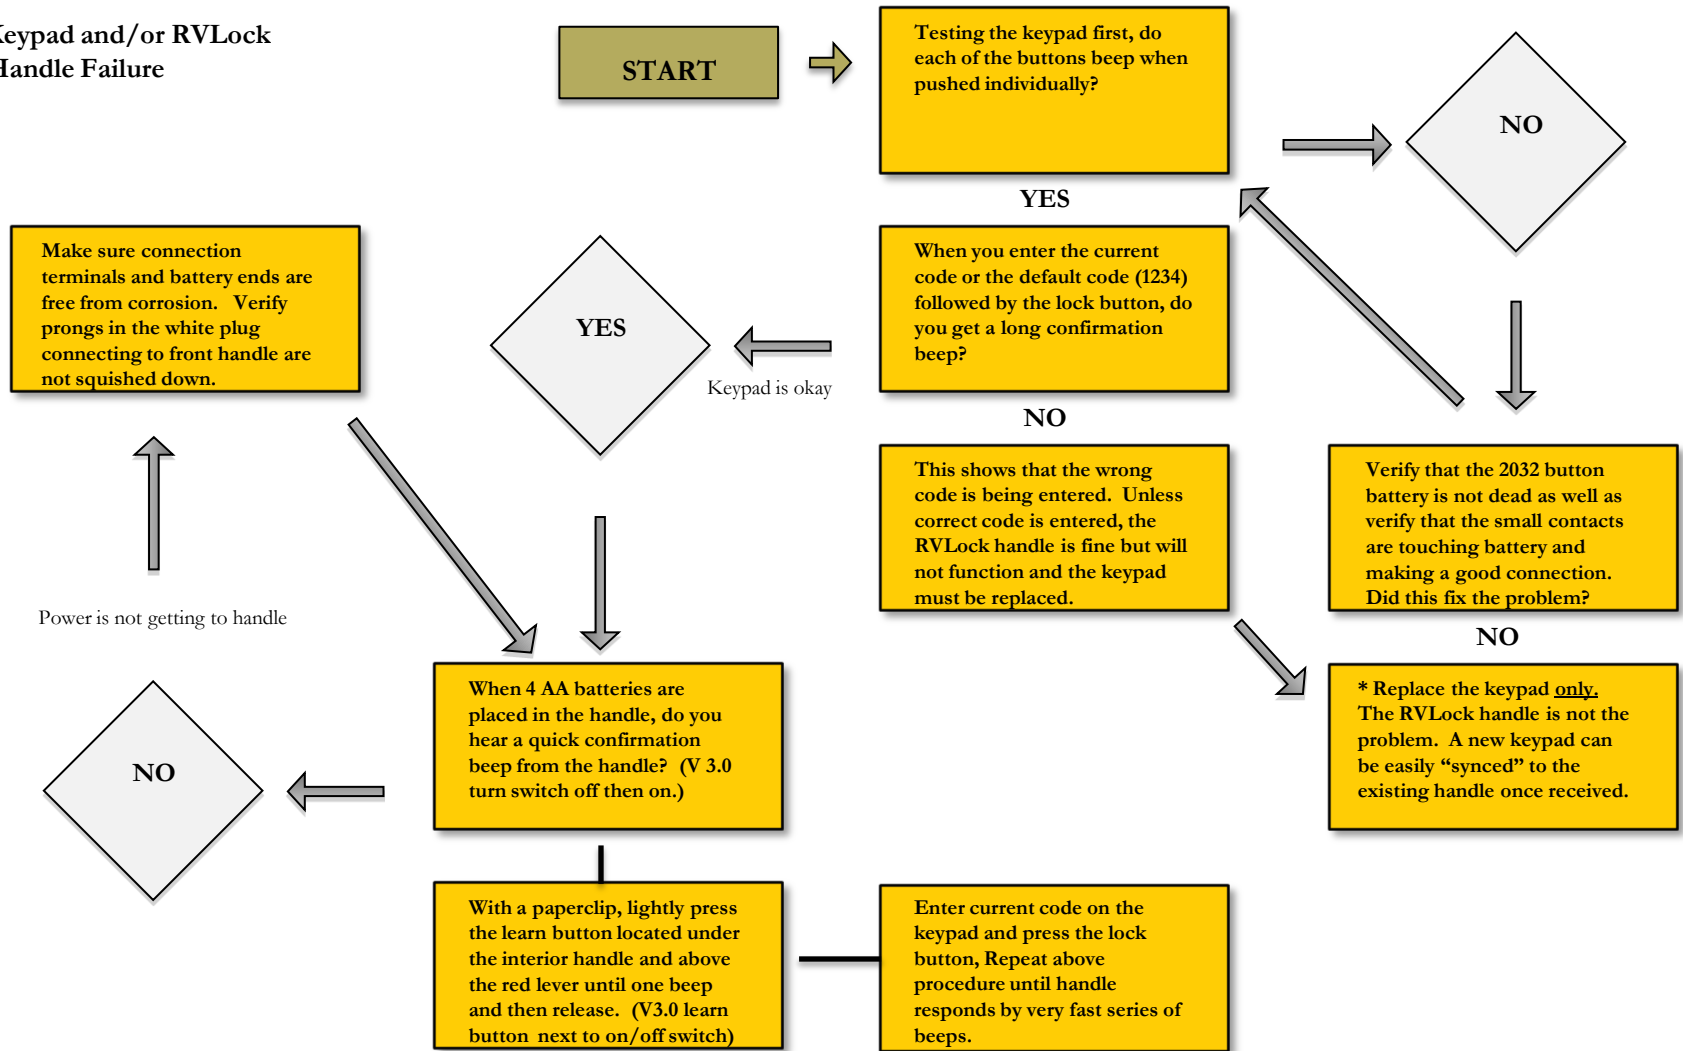

RVLock Troubleshoot

RVLock Keypad and/or RVLock Handle Failure

* Please do not return complete handle if keypad is defective –return/replace keypad only.

For further support contact Customer Support at 888.316.9899 or email us support@rvlock.com